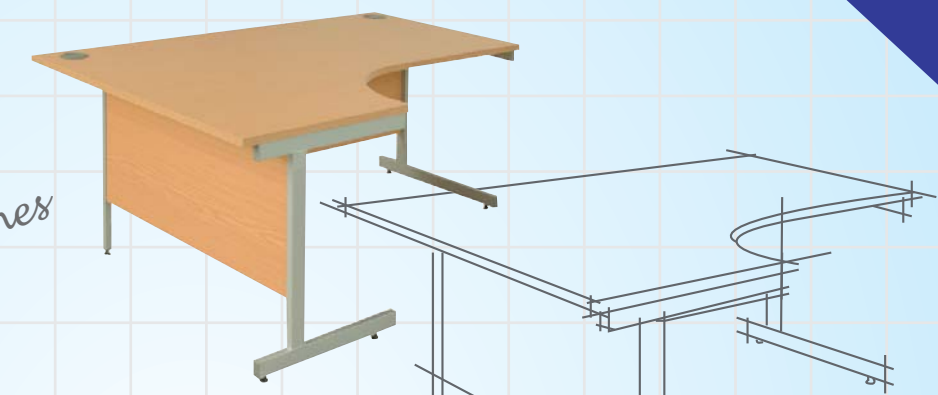

beech - express
warm maple - express

EUROTEK OFFICE FURNITURE LTD
Southern Cross Trading Estate
Bognor Regis, West Sussex PO22 9SB
Tel: 01243 868686 Fax: 01243 830217
E-mail: sales@eof.co.uk
Website: www.eof.co.uk

Eurotek Office Furniture Ltd is registered in England & Wales. Registration no. 2086413

This brochure is printed using soya based inks and paper which is elemental chlorine free and manufactured using pulp from sustainable forests. The brochure is also fully recyclable and biodegradable.