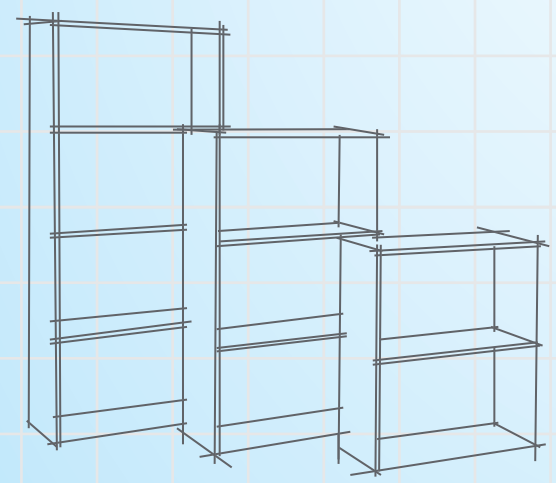

beech - express
warm maple - express

EUROTEK OFFICE FURNITURE LTD
Southern Cross Trading Estate
Bognor Regis, West Sussex PO22 9SB
Tel: 01243 868686 Fax: 01243 830217
E-mail: sales@eof.co.uk
Website: www.eof.co.uk

Eurotek Office Furniture Ltd is registered in England & Wales. Registration no. 2086413

This brochure is printed using soya based inks and paper which is elemental chlorine free and manufactured using pulp from sustainable forests. The brochure is also fully recyclable and biodegradable.