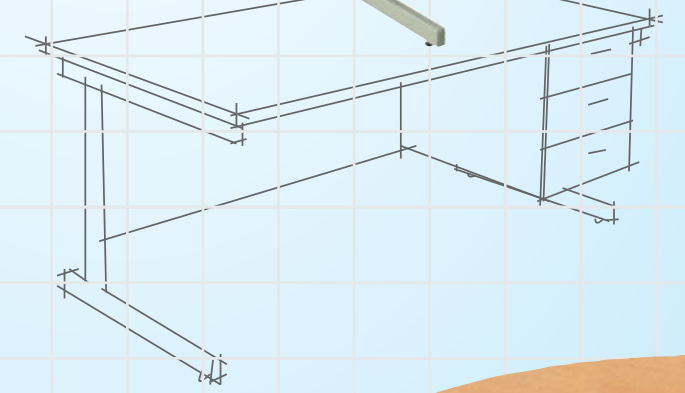

beech - express
warm maple - express

EUROTEK OFFICE FURNITURE LTD
Southern Cross Trading Estate
Bognor Regis, West Sussex PO22 9SB
Tel: 01243 868686 Fax: 01243 830217
E-mail: sales@eof.co.uk
Website: www.eof.co.uk

Eurotek Office Furniture Ltd is registered in England & Wales. Registration no. 2086413

This brochure is printed using soya based inks and paper which is elemental chlorine free and manufactured using pulp from sustainable forests. The brochure is also fully recyclable and biodegradable.