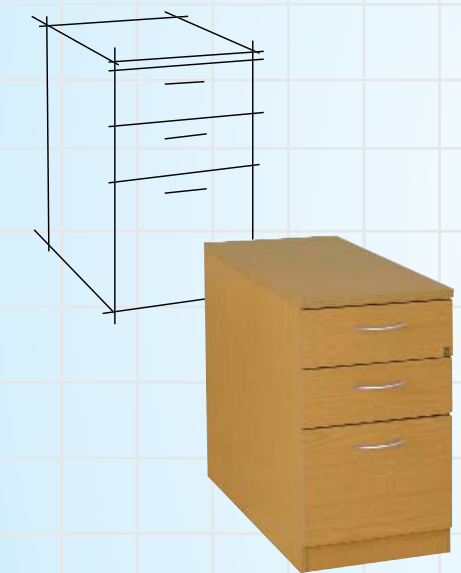

beech - express
warm maple - express

EUROTEK OFFICE FURNITURE LTD
Southern Cross Trading Estate
Bognor Regis, West Sussex PO22 9SB
Tel: 01243 868686 Fax: 01243 830217
E-mail: sales@eof.co.uk
Website: www.eof.co.uk

Eurotek Office Furniture Ltd is registered in England & Wales. Registration no. 2086413

This brochure is printed using soya based inks and paper which is elemental chlorine free and manufactured using pulp from sustainable forests. The brochure is also fully recyclable and biodegradable.