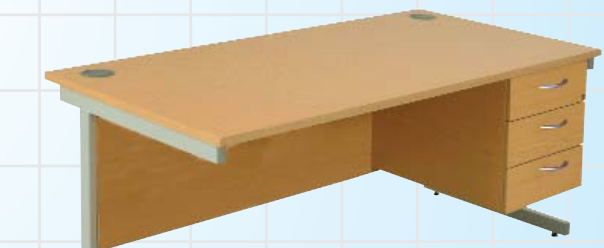

beech - express
warm maple - express